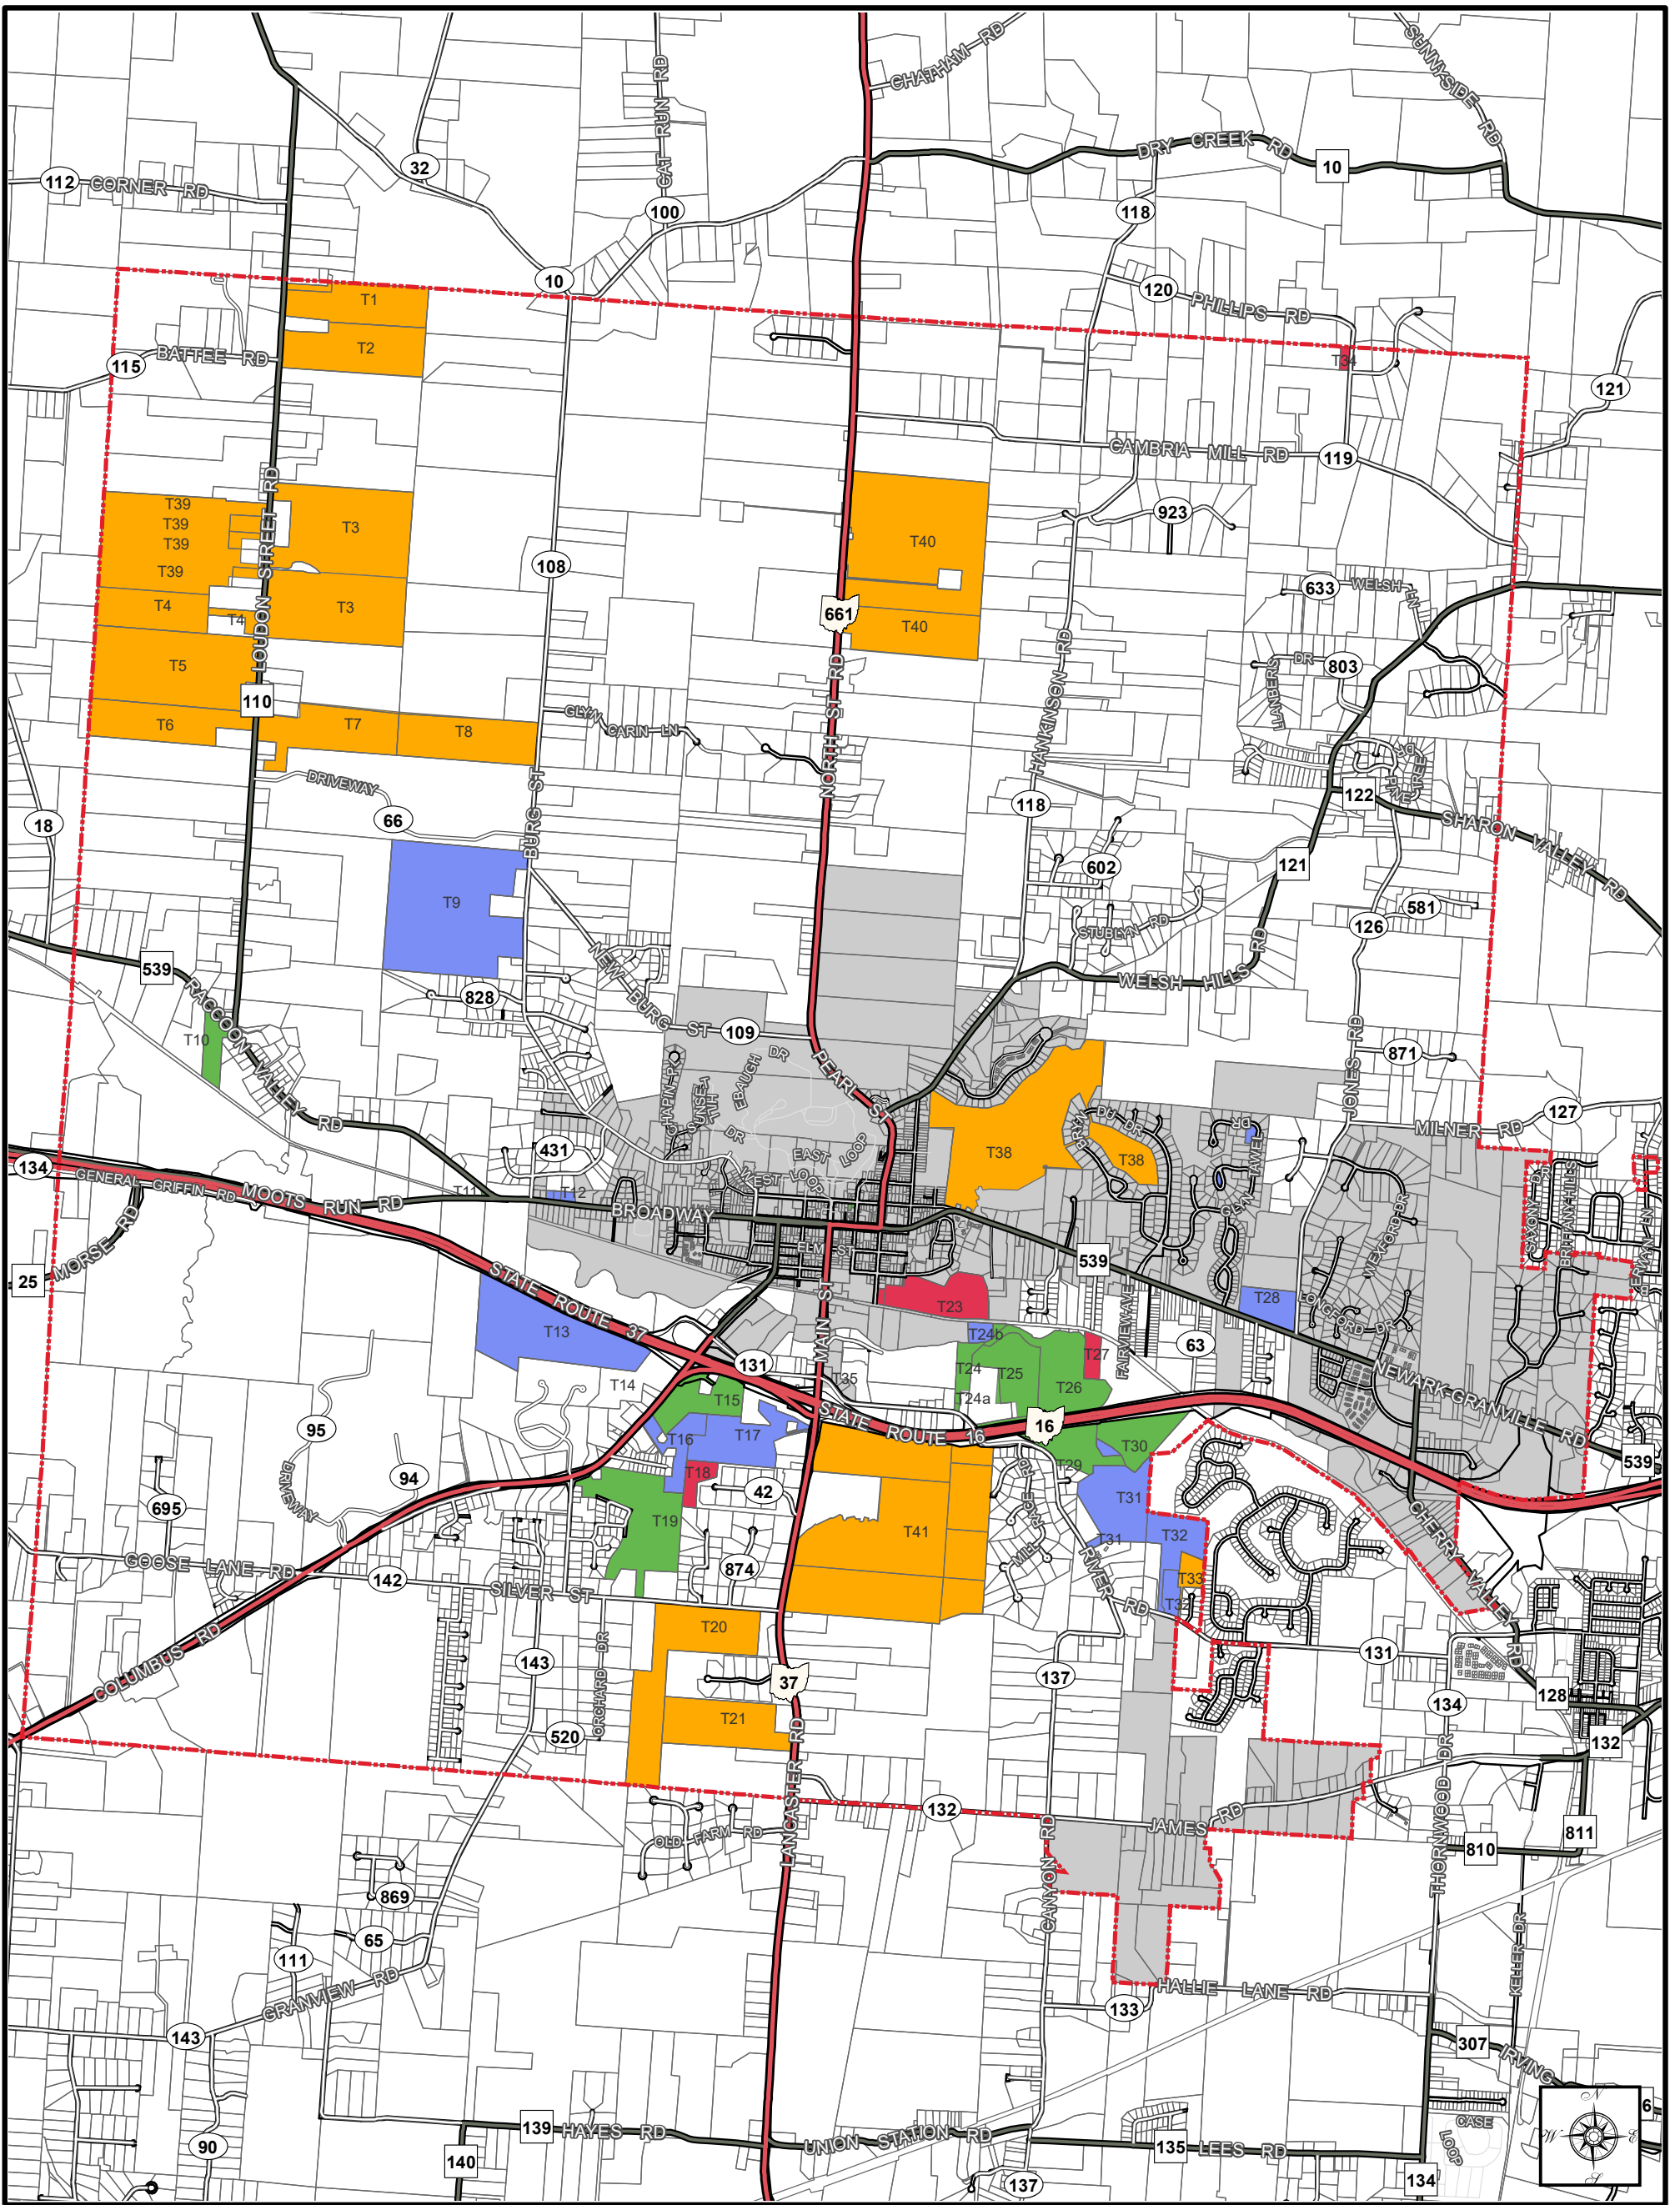

Granville Township Open Space Properties

Legend

- Granville Township
- Cemeteries & Donations
- Open Space Funds
- Unrestricted Funds
- Conservation Easements
- Village of Granville

Disclaimer: This map was created by the Village of Granville from automated files and other sources of information obtained from the Licking County Engineer's Office and from various other sources. All data was gathered for the sole use of the Village of Granville. No warranties express or implied are made by the Village of Granville or its officers or employees for any of the information contained on or set forth on this map, and those who use this map do so at their own risk.

Open Space Parcel #'s, which correspond to the numbers on this map, can be found on a separate spreadsheet attached to this document.